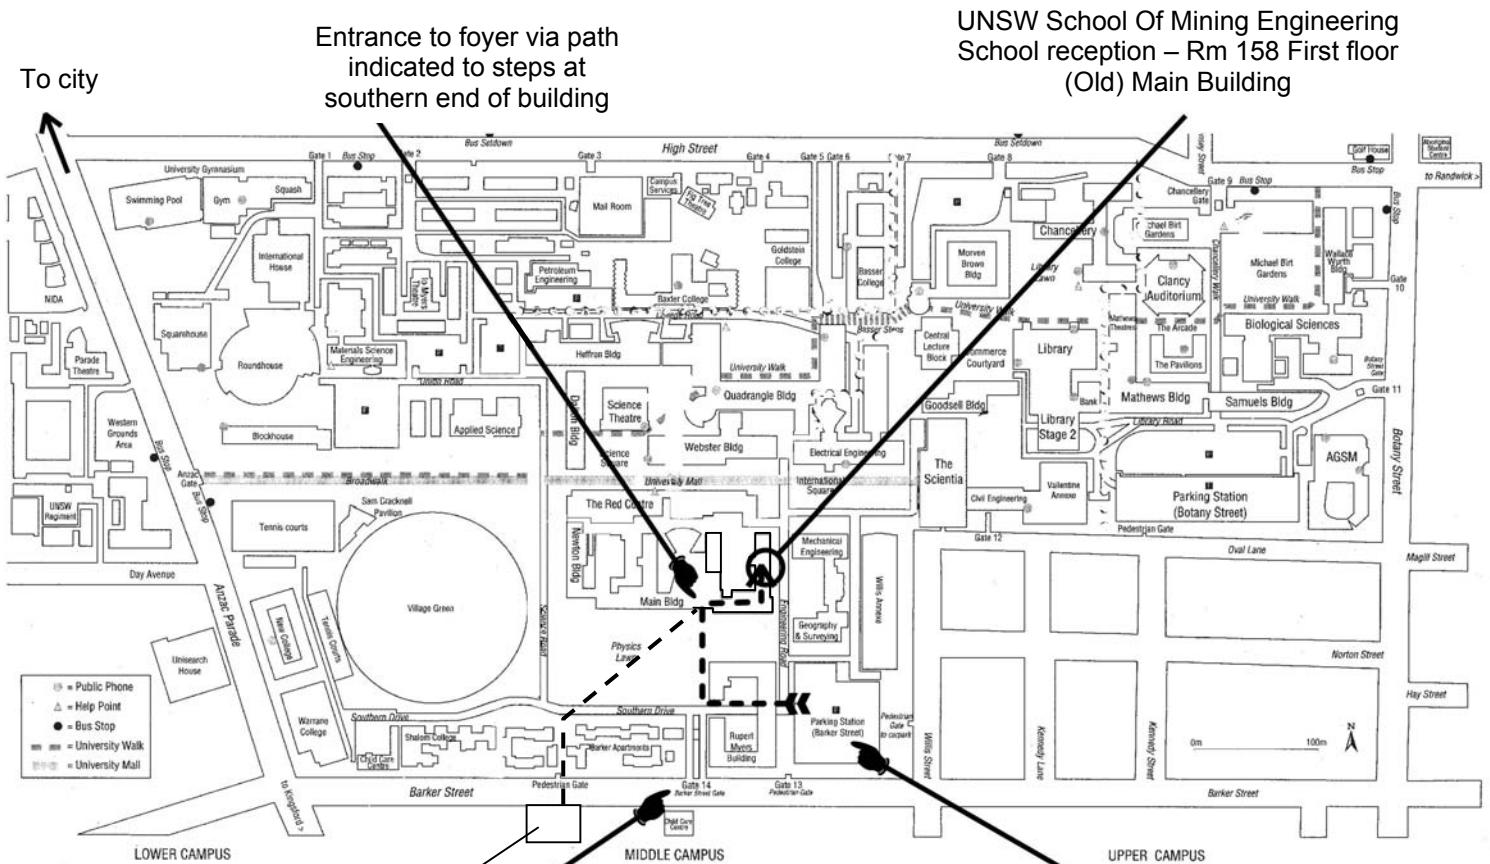

University of New South Wales

SCHOOL OF MINING ENGINEERING AND AUSTRALIAN CENTRE FOR MINE VENTILATION LOCATION AND LOCAL ACCOMODATION

Barker Street Lodge Motel

Vehicle entry to campus &
nearest taxi drop off point via
Gate 14, Barker St off Anzac
Parade, Kingsford